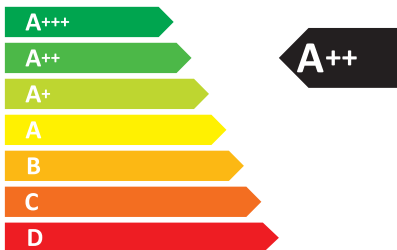

12
kWh/annum

ABCDEFG

—

ABCDEF

62 dB

65/2014